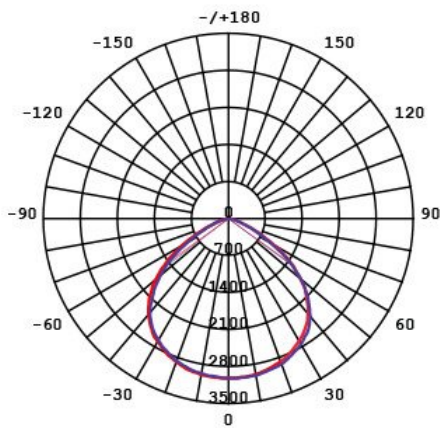

## Dimensions

**Photometric Data**

# Photometric Data

Unit: cd C0/C180 \_\_\_\_\_ C90/C270 \_\_\_\_\_

**SE7169/70TC/BK at 5000K**

**SE7169/250TC/BK at 5000K**

**Product Images**