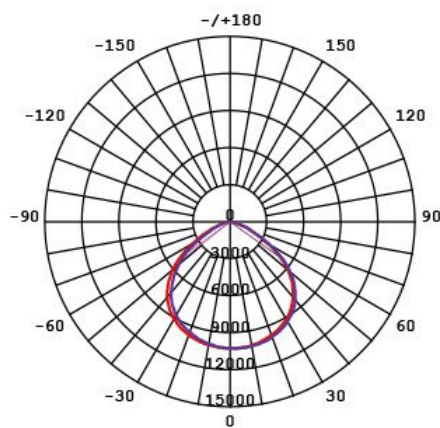

## Dimensions

**Photometric Data**

# Photometric Data

Unit: cd C0/C180 \_\_\_\_\_ C90/C270 \_\_\_\_\_

**SE7169/70TC/BK at 5000K**

**SE7169/250TC/BK at 5000K**

**Product Images**