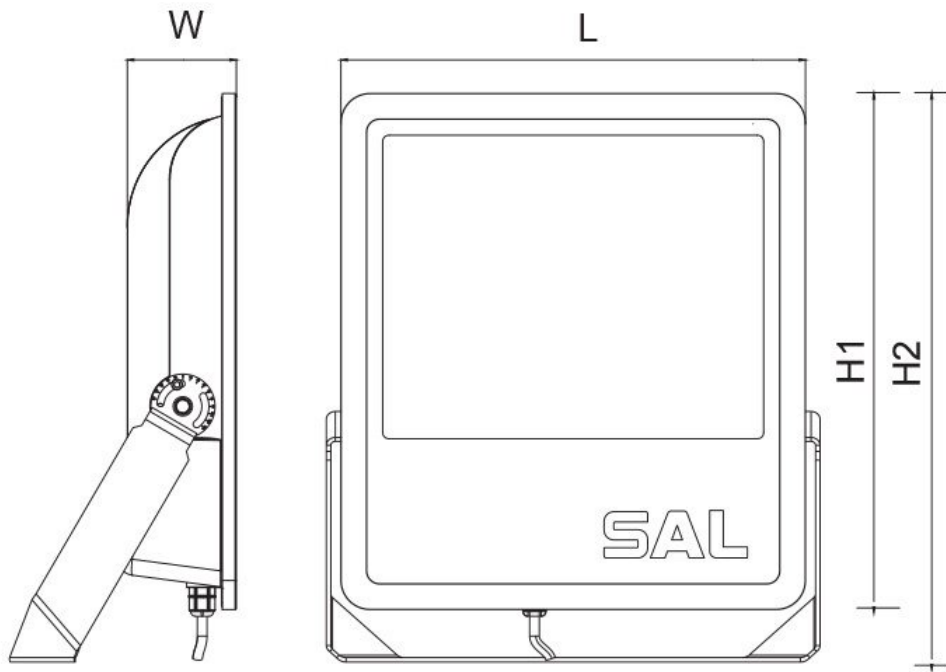

### Design Specifications

- Integral LED control gear, non-dimmable 70, 100, 150, 200, 250 watt models
- Robust die-cast aluminium body profile with multi-function angled trunnion bracket, colour black
- Pre-wired with 1500mm UV rated flex for easy installation
- IK08, IP65 rated
- CRI >80, CCT 3000/4000/5000K and an impressive 120lm/W optical performance at 4000K
- 100 degree wide beam distribution

### Technical Specification

Model No.	Input Voltage (V/AC)	Power (W)	Lumens (lm)	CCT (K)	CRI	Beam Angle (°)
SE7169/70TC/BK	240	70	7350/8400/7700	3000/4000/5000	80	100
SE7169/100TC/BK	240	100	10500/12000/11000	3000/4000/5000	80	100
SE7169/150TC/BK	240	150	15750/18000/16500	3000/4000/5000	80	100
SE7169/200TC/BK	240	200	21000/24000/22000	3000/4000/5000	80	100
SE7169/250TC/BK	240	250	26250/30000/27500	3000/4000/5000	80	100

### Technical Specification

Model No.	Body Colour	Dim (mm)	Mass (kg)
SE7169/70TC/BK	Black	210(L) x 54(W) x 220(H)	1.9
SE7169/100TC/BK	Black	240(L) x 70(W) x 250(H)	2.9
SE7169/150TC/BK	Black	270(L) x 76(W) x 300(H)	3.8
SE7169/200TC/BK	Black	310(L) x 81(W) x 340(H)	4.9
SE7169/250TC/BK	Black	360(L) x 92(W) x 400(H)	7.1

## Dimensions

**Photometric Data**