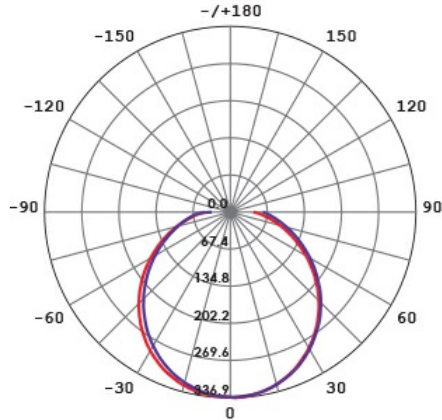

SL7272CW/WH at 4000K