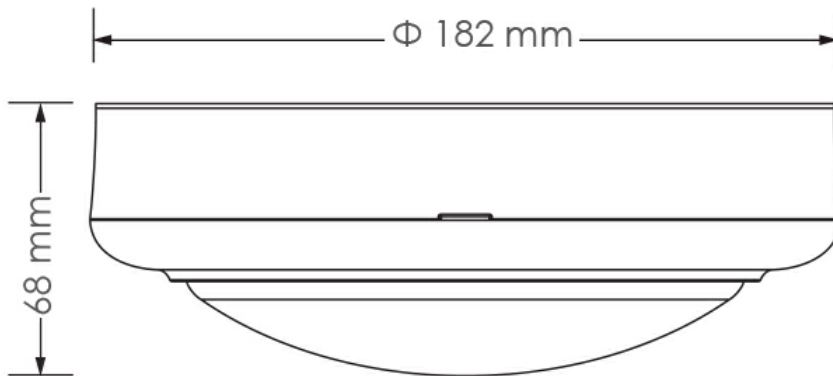

### Design Specifications

- Durable UV resistant white or black polycarbonate body, opal polycarbonate diffuser
- Integral control gear, 15 watt.
- CRI > 80, 1050lm
- Quick connect installation design
- Robust IK08 protection

### Technical Specification

Model No.	Beam Angle (°)	Body Colour	Dim (mm)
SL7272CW/WH	110	WHITE	182(W) x 68(H)
SL7272CW/BK	110	BLACK	182(W) x 68(H)

Due to continued product and technology enhancements, data sourced from sal.net.au shall not form part of any contract and or technical performance guarantee unless expressly confirmed in writing by SAL at the time of order. Products are sold in accordance with [SAL Terms and Conditions of sale](#) and all images shown are for illustration purposes only and may vary from the actual colour or finish. Unless specifically stated, all IP ratings nominated for Interior products are from "below the ceiling".

## Dimensions