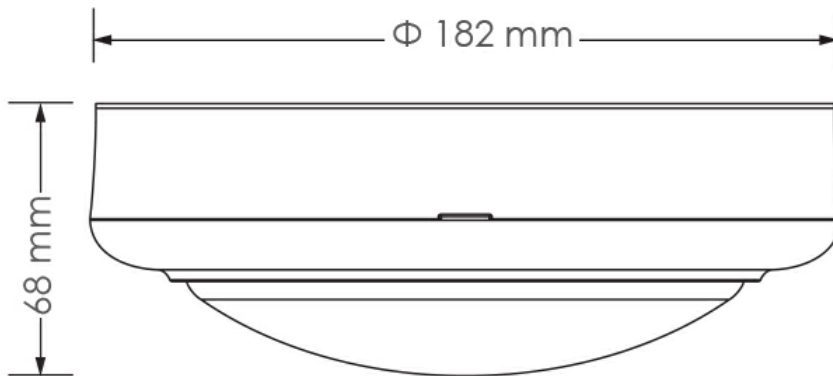

Design Specifications

- Durable UV resistant white or black polycarbonate body, opal polycarbonate diffuser
- Integral control gear, 15 watt with PIR sensor control, fixed 30 seconds ON
- Max. 7 metres detection distance
- CRI > 80, 1050lm
- Quick connect installation design
- Robust IK08 protection

Technical Specification

Model No.	Beam Angle (°)	Body Colour	Dim (mm)
SL7272CW/WH/S	110	WHITE	182(W) x 68(H)
SL7272CW/BK/S	110	BLACK	182(W) x 68(H)

Due to continued product and technology enhancements, data sourced from sal.net.au shall not form part of any contract and or technical performance guarantee unless expressly confirmed in writing by SAL at the time of order. Products are sold in accordance with [SAL Terms and Conditions of sale](#) and all images shown are for illustration purposes only and may vary from the actual colour or finish. Unless specifically stated, all IP ratings nominated for Interior products are from "below the ceiling".

Dimensions

Photometric Data

Unit: cd C0/C180 _____ C90/C270 _____

SL7272CW/WH/S at 4000K

Product Images