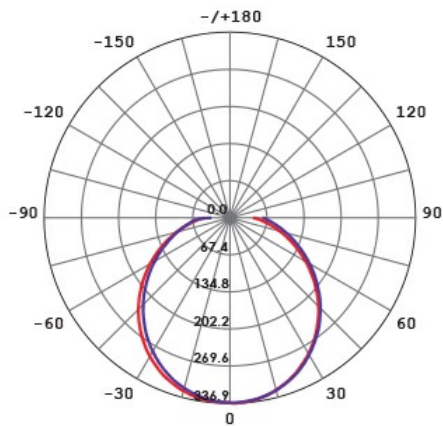

Technical Specification

Model No.	Beam Angle (°)	Body Colour	Dim (mm)
SL7272CW/WH/S	110	WHITE	182(W) x 68(H)
SL7272CW/BK/S	110	BLACK	182(W) x 68(H)

Due to continued product and technology enhancements, data sourced from sal.net.au shall not form part of any contract and or technical performance guarantee unless expressly confirmed in writing by SAL at the time of order. Products are sold in accordance with [SAL Terms and Conditions of sale](#) and all images shown are for illustration purposes only and may vary from the actual colour or finish. Unless specifically stated, all IP ratings nominated for Interior products are from "below the ceiling".

Dimensions

Photometric Data

Unit: cd C0/C180 _____ C90/C270 _____

SL7272CW/WH/S at 4000K

Product Images