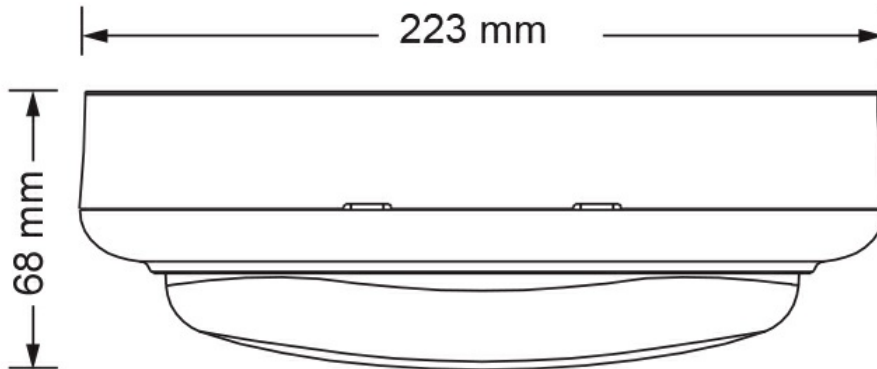

Dimensions