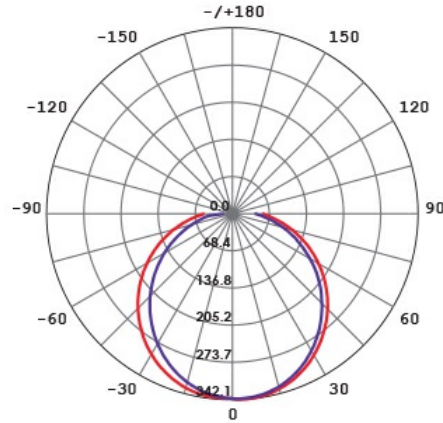

Technical Specification

Model No.	Beam Angle (°)	Body Colour	Dim (mm)
SL7271CW/WH	110	WHITE	233(L) x 133(W) x 68(H)
SL7271CW/BK	110	BLACK	233(L) x 133(W) x 68(H)

Due to continued product and technology enhancements, data sourced from sal.net.au shall not form part of any contract and or technical performance guarantee unless expressly confirmed in writing by SAL at the time of order. Products are sold in accordance with [SAL Terms and Conditions of sale](#) and all images shown are for illustration purposes only and may vary from the actual colour or finish. Unless specifically stated, all IP ratings nominated for Interior products are from "below the ceiling".

Dimensions

Photometric Data

Unit: cd C0/C180 _____ C90/C270 _____

SL7271CW/WH at 4000K

Product Images