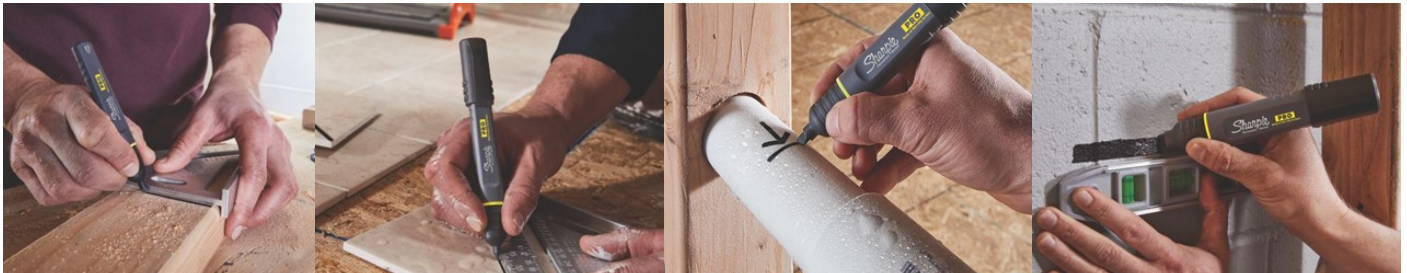

Sharpie®

The NEW Sharpie PRO is built jobsite-tough and designed with the Tradesman in mind.

Material: Wood / Metal / Tiles / Plastics / Concrete

Surfaces: Wet / Oily / Dusty / Abrasive

Its new ink is formulated to mark on wet, oily, dusty, and abrasive surfaces. With a durable tip, break-resistant clip, and anti-roll barrel shape, Sharpie PRO is sure to get the job done right the first time.

- Ink formulated to mark on wet, oily, dusty, and abrasive surfaces
- Anti-roll barrel shape
- Break-resistant clip
- Ribbed grip area for comfortable use
- Lanyard loop for quick access

Available in 3 tip sizes (Fine, Chisel, XL Chisel)