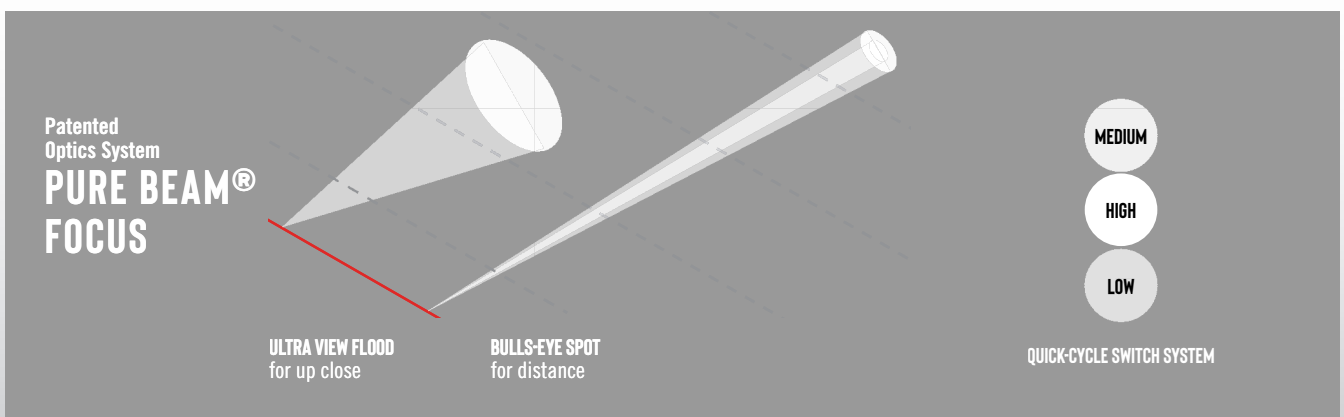

COAST®

440 Lumens | 210m Beam | IPX8

COAPS400S

PURE BEAM FOCUSING TORCH

Beam optics: Operates as a flood and spot light
Focus: Slide to narrow or widen the light beam
Light output: 60-440 Lumens
Beam distance: 75-210m
Runtime: Average 13 hours
Power source: 4 x AAA Alkaline batteries

FEATURES:

HIGH
MEDIUM
LOW

REAR SWITCH
TAIL CAP

TWIST
FOCUS

CRUSH
PROOF

DROP
PROOF

DUST
RESISTANT

STORM
PROOF

MAGNETIC
TAIL CAP

ANSI FL1 (Alk)	Medium	High	Low
Lumens	200	440	60
Beam Distance	142m	210m	75m
Runtime	7hrs	3hrs	29hrs

High | Medium | Low
Twist Focus

ALKALINE-POWER

4 x AAA Alkaline batteries

Part No.	Description
COAPS400S	Torch LED Polysteel Swivel 4 x AAA Batteries 440 Lm