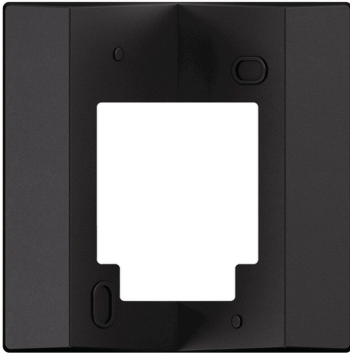

Description

- For corner installation of LED spotlight
- Wall installation, external corner installation

Scale drawings