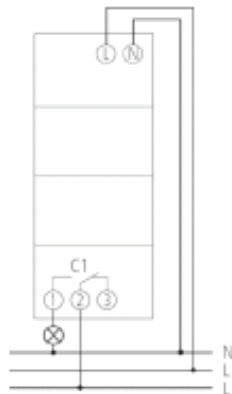

**Technical data**

Operating voltage	230 V AC
Frequency	50 – 60 Hz
Width	2 modules
Installation type	DIN rail
Type of contact	Changeover contact
Switching output	Phase-independent

Data sheet  
**SELEKTA 174 top3**

Time and light control  
Digital time switches

Article number: 1740130

Opening width	< 3 mm ( $\mu$ )
Program	Weekly program, Astronomical program
Program functions	ON-OFF
Number of channels	2
Number of memory locations	56
Power reserve	10 years
Switching capacity at 250 V AC, $\cos \varphi = 1$	16 A
Switching capacity at 250 V AC, $\cos \varphi = 0,8$	10 A
Incandescent/halogen lamp load 230 V	2600 W
Energy saving lamps 230 V	1100 W
LED lamp < 2 W	50 W
LED lamp 2-8 W	600 W
LED lamp > 8 W	600 W
Fluorescent lamp load (conventional) not corrected	2600 VA
Fluorescent lamp load (conventional) series-corrected	2600 VA
Fluorescent lamp load (conventional) parallel-corrected	1300 VA
Switching capacity min.	ca. 10 mA
Shortest switching times	1 min
Time accuracy at 25 °C	typical $\pm 0,25$ s/day (quartz)
Time basis	Quartz
Stand-by consumption	$\sim 0,4$ W
Memory card supplied	-
Type of connection	DuoFix spring terminals
Keyboards	4 touch buttons
Housing and insulation material	High-temperature resistant, self-extinguishing thermoplastic
Type of protection	IP 20
Protection class	II according to EN 60 730-1
Ambient temperature	-30 °C ... +55 °C

**Connection example**

Data sheet  
**SELEKTA 174 top3**

Article number: 1740130

Time and light control  
Digital time switches

**Scale drawings**

**Accessories**

**Bluetooth OBELISK top3**

• Article number: 9070130  
Details ▶ [www.theben.de](http://www.theben.de)