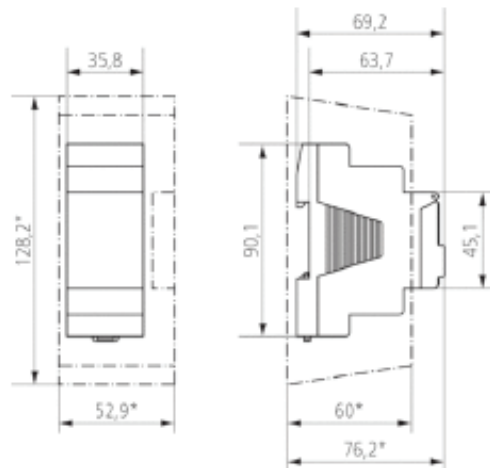

Time and light control  
Digital time switches

Article number: 1740130

Opening width	< 3 mm ( $\mu$ )
Program	Weekly program, Astronomical program
Program functions	ON-OFF
Number of channels	2
Number of memory locations	56
Power reserve	10 years
Switching capacity at 250 V AC, $\cos \varphi = 1$	16 A
Switching capacity at 250 V AC, $\cos \varphi = 0,8$	10 A
Incandescent/halogen lamp load 230 V	2600 W
Energy saving lamps 230 V	1100 W
LED lamp < 2 W	50 W
LED lamp 2-8 W	600 W
LED lamp > 8 W	600 W
Fluorescent lamp load (conventional) not corrected	2600 VA
Fluorescent lamp load (conventional) series-corrected	2600 VA
Fluorescent lamp load (conventional) parallel-corrected	1300 VA
Switching capacity min.	ca. 10 mA
Shortest switching times	1 min
Time accuracy at 25 °C	typical $\pm 0,25$ s/day (quartz)
Time basis	Quartz
Stand-by consumption	$\sim 0,4$ W
Memory card supplied	-
Type of connection	DuoFix spring terminals
Keyboards	4 touch buttons
Housing and insulation material	High-temperature resistant, self-extinguishing thermoplastic
Type of protection	IP 20
Protection class	II according to EN 60 730-1
Ambient temperature	-30 °C ... +55 °C

**Connection example**

Data sheet  
**SELEKTA 174 top3**

Article number: 1740130

Time and light control  
Digital time switches

**Scale drawings**

**Accessories**

**Bluetooth OBELISK top3**

• Article number: 9070130  
Details ▶ [www.theben.de](http://www.theben.de)