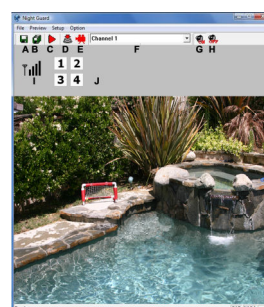

Lighting
NIGHT WATCHER

BI

Additional Accessories

Hamer Code	Supplier Code	Colour	Description
NW601USB	AEC752C	White	Digital Wireless USB receiver (to work with up to 4x NW601 cameras)

Features:

- Single view or quad view (4 split view, able to connect 4 cameras and display 4 images on the screen at the same time)
- When sensor is triggered, the monitor with beep 20 times (volume adjustable)
- Software included to record directly to computer or view live images
- Compatible with Windows operating systems:
- WIN 98/ 98 SE/ ME/ NT/ 2000/ XP/ VISTA/ 7