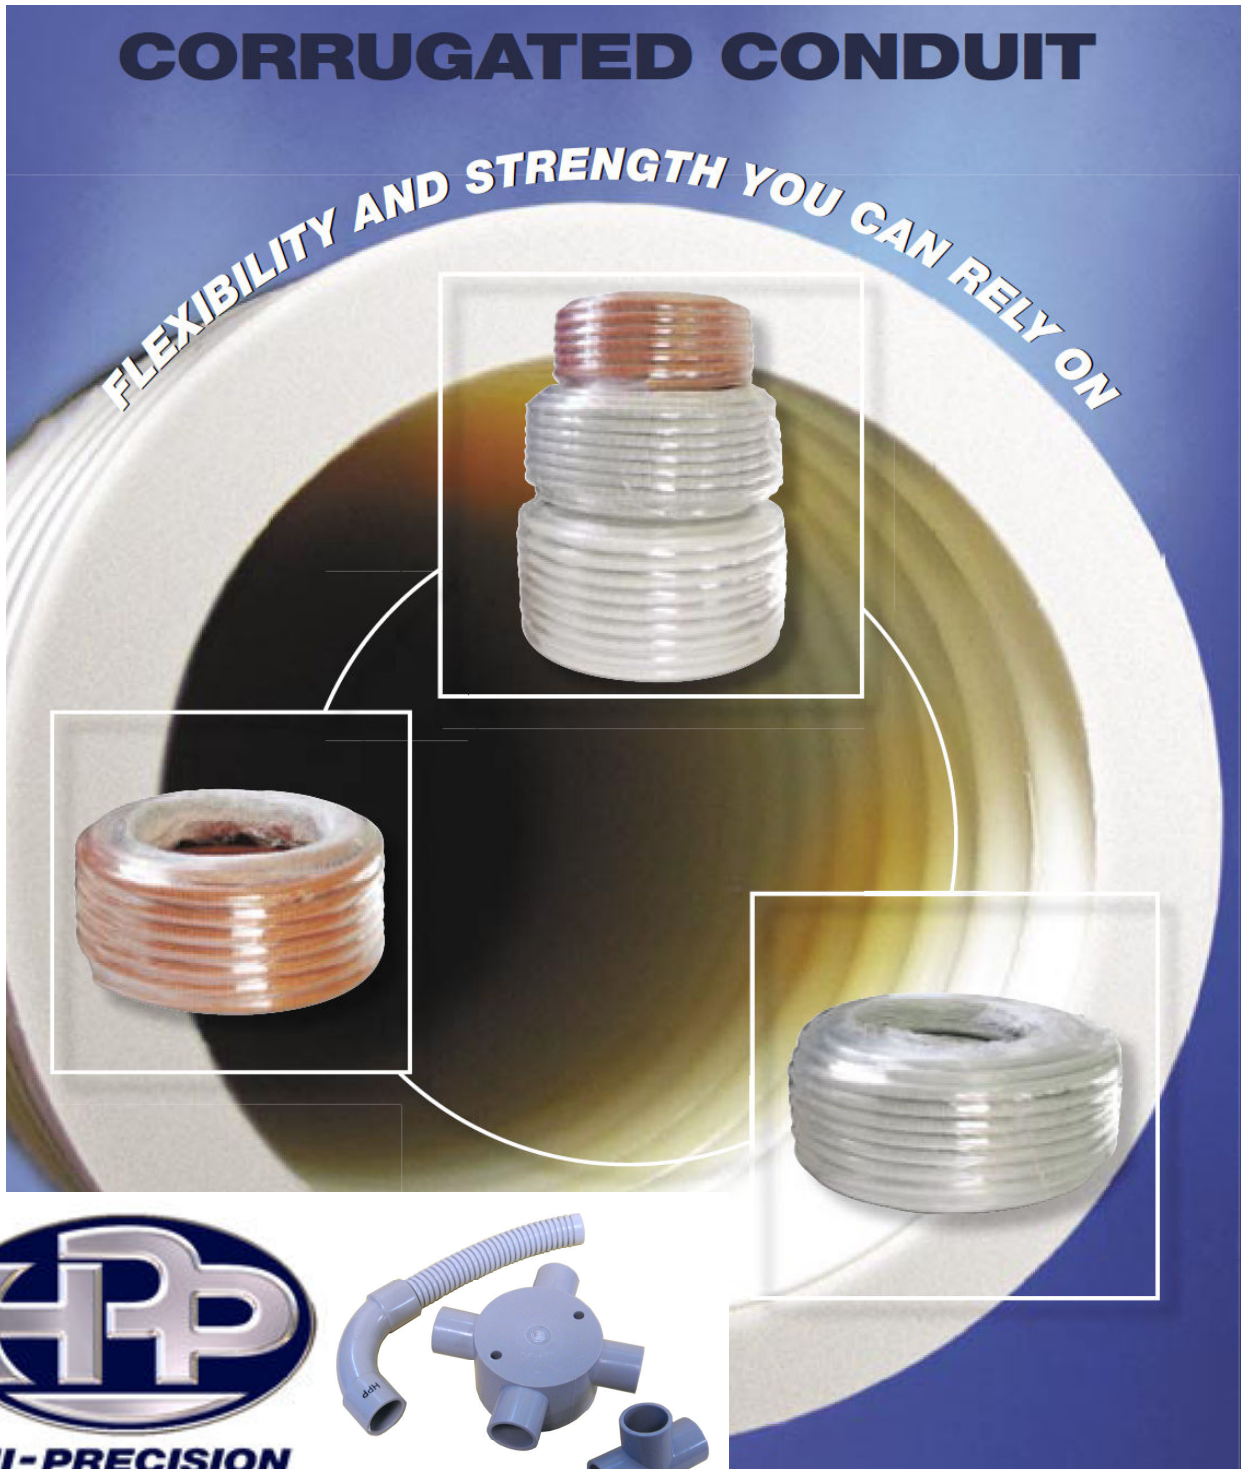

HI PRECISION PROFILES

June 2011

Flexible Conduit

CORRUGATED CONDUIT

FLEXIBILITY AND STRENGTH YOU CAN RELY ON

**HI-PRECISION
PROFILES**

Cable Care
HI PRECISION PROFILES

A7